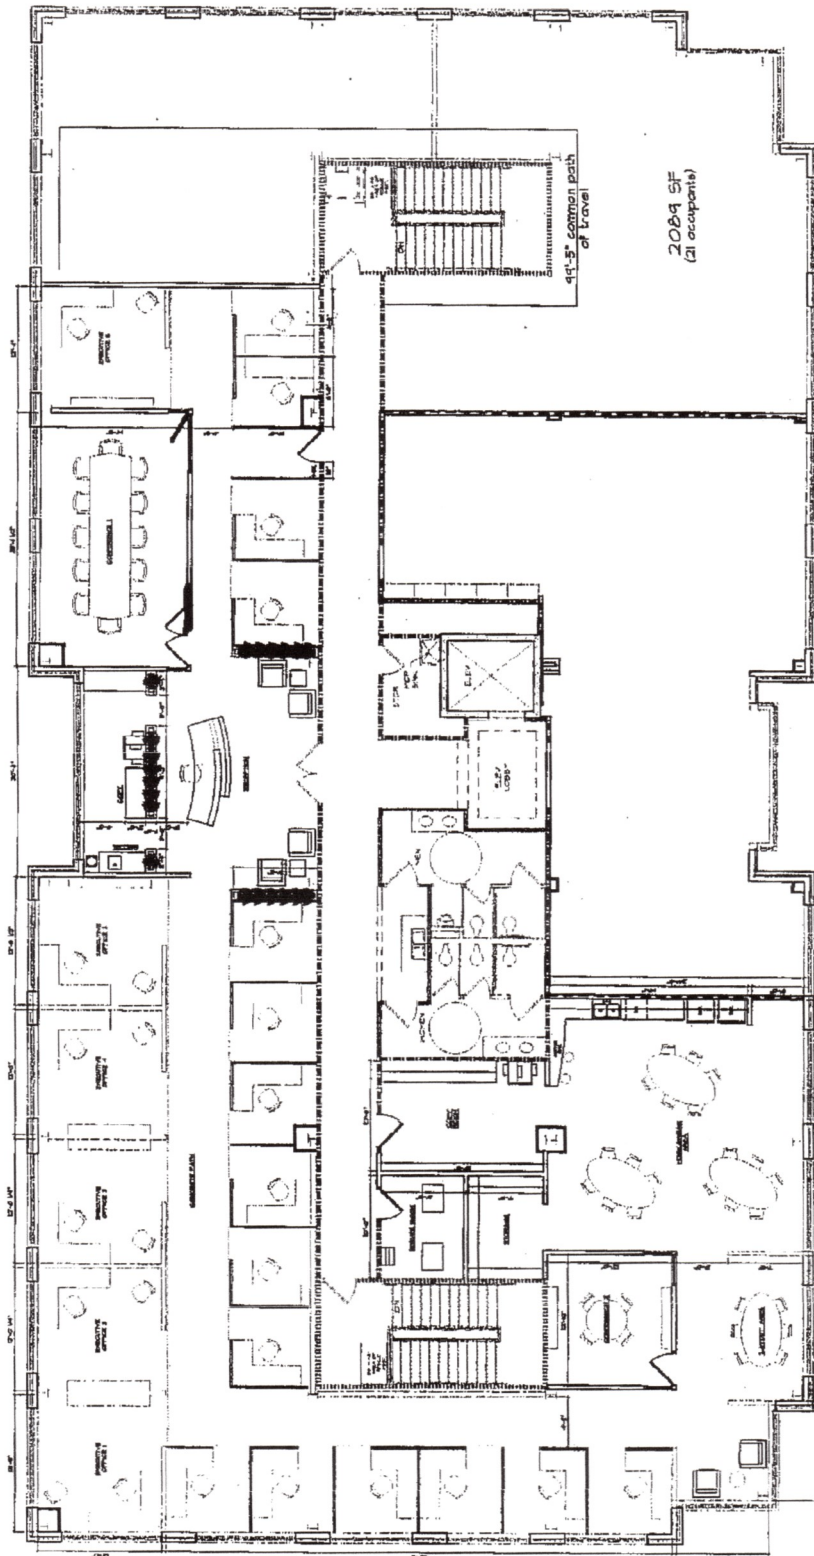

# OAKSTAR OFFICE PARK

**9208 Falls of Neuse**

**SUITE 215—N Raleigh Creative Office for Lease**

**6227 SQUARE FEET—Available June 2020**

- **9208 FALLS OF NEUSE BUILDING**
- **Suite 215—6227 SF**
- **Prime North Raleigh location just north of 540**
- **1/4 mile from Wake Med's Falls/Durant Location. Minutes to RTP & Airport**
- **Open high ceilings—stained concrete floor**
- **Large kitchen-recreation area-pool table etc**
- **\$24 plus electric**

# FLOOR PLAN—SUITE 215—6227 SF

CONTACT RUSSELL GAY: 919-961-8725

EMAIL: [rg@russellgay.com](mailto:rg@russellgay.com)