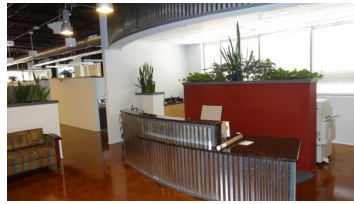

OAKSTAR OFFICE PARK—9208 Falls of Neuse—Suite 215

Creative Office for lease—Available June 2020—6227 SF

RUSSELL GAY AND ASSOCIATES
COMMERCIAL REAL ESTATE

919-961-8725

rg@russellgay.com

russellgay.com