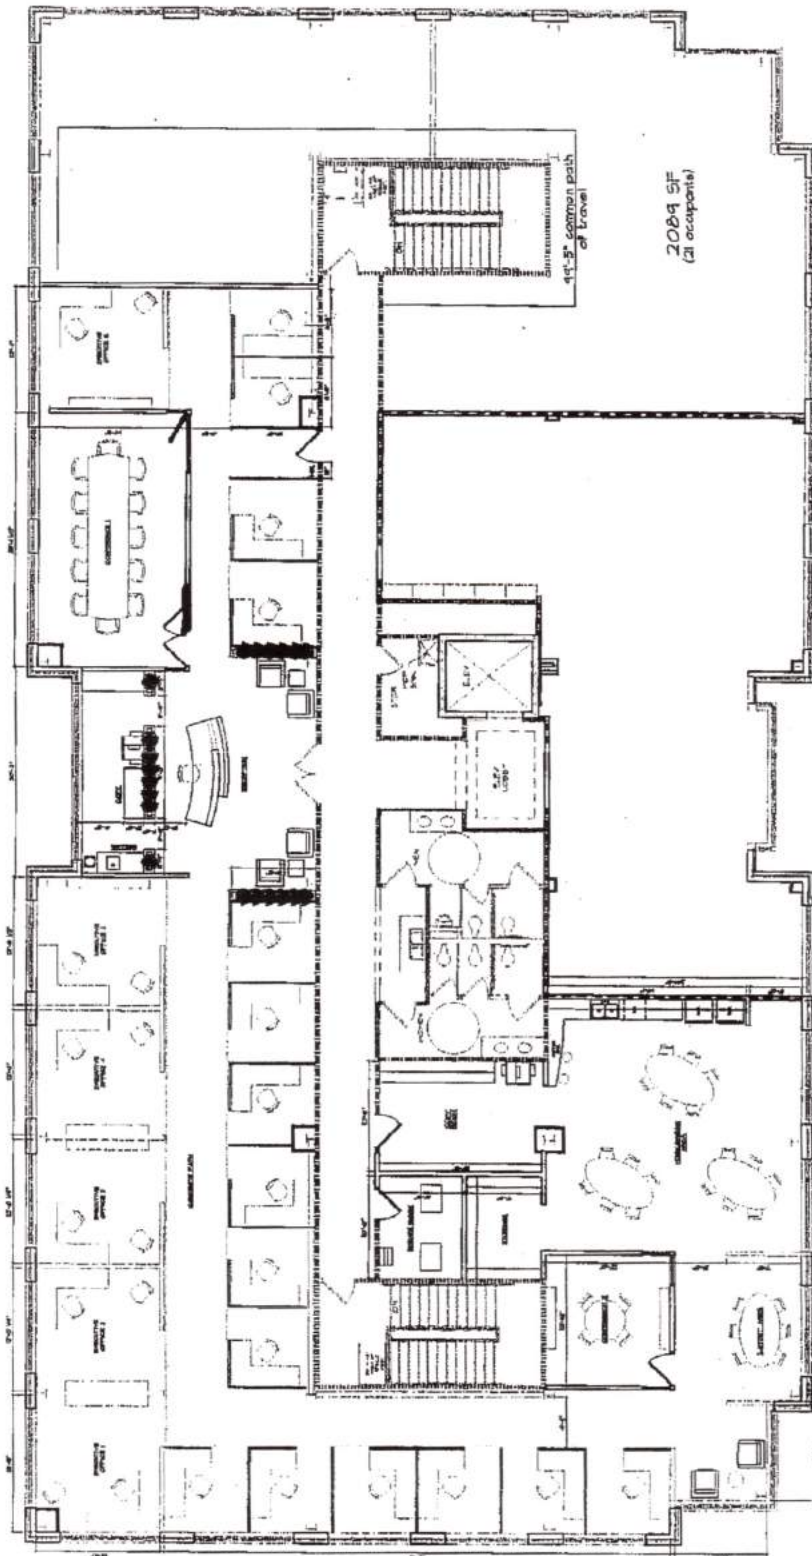

OAKSTAR OFFICE PARK

9208 Falls of Neuse

SUITE 215—N Raleigh Creative Office for Lease

6227 SQUARE FEET—Available June 2020

- **9208 FALLS OF NEUSE BUILDING**
- **Suite 215—6227 SF**
- **Prime North Raleigh location just north of 540**
- **1/4 mile from Wake Med's Falls/Durant Location. Minutes to RTP & Airport**
- **Open high ceilings—stained concrete floor**
- **Large kitchen-recreation area-pool table etc**
- **\$24 plus electric**

RUSSELL GAY AND ASSOCIATES
COMMERCIAL REAL ESTATE

919.961.8725

Contact:

RUSSELLGAY

rg@russellgay.com

www.russellgay.com

FLOOR PLAN—SUITE 215—6227 SF

CONTACT RUSSELL GAY: 919-961-8725